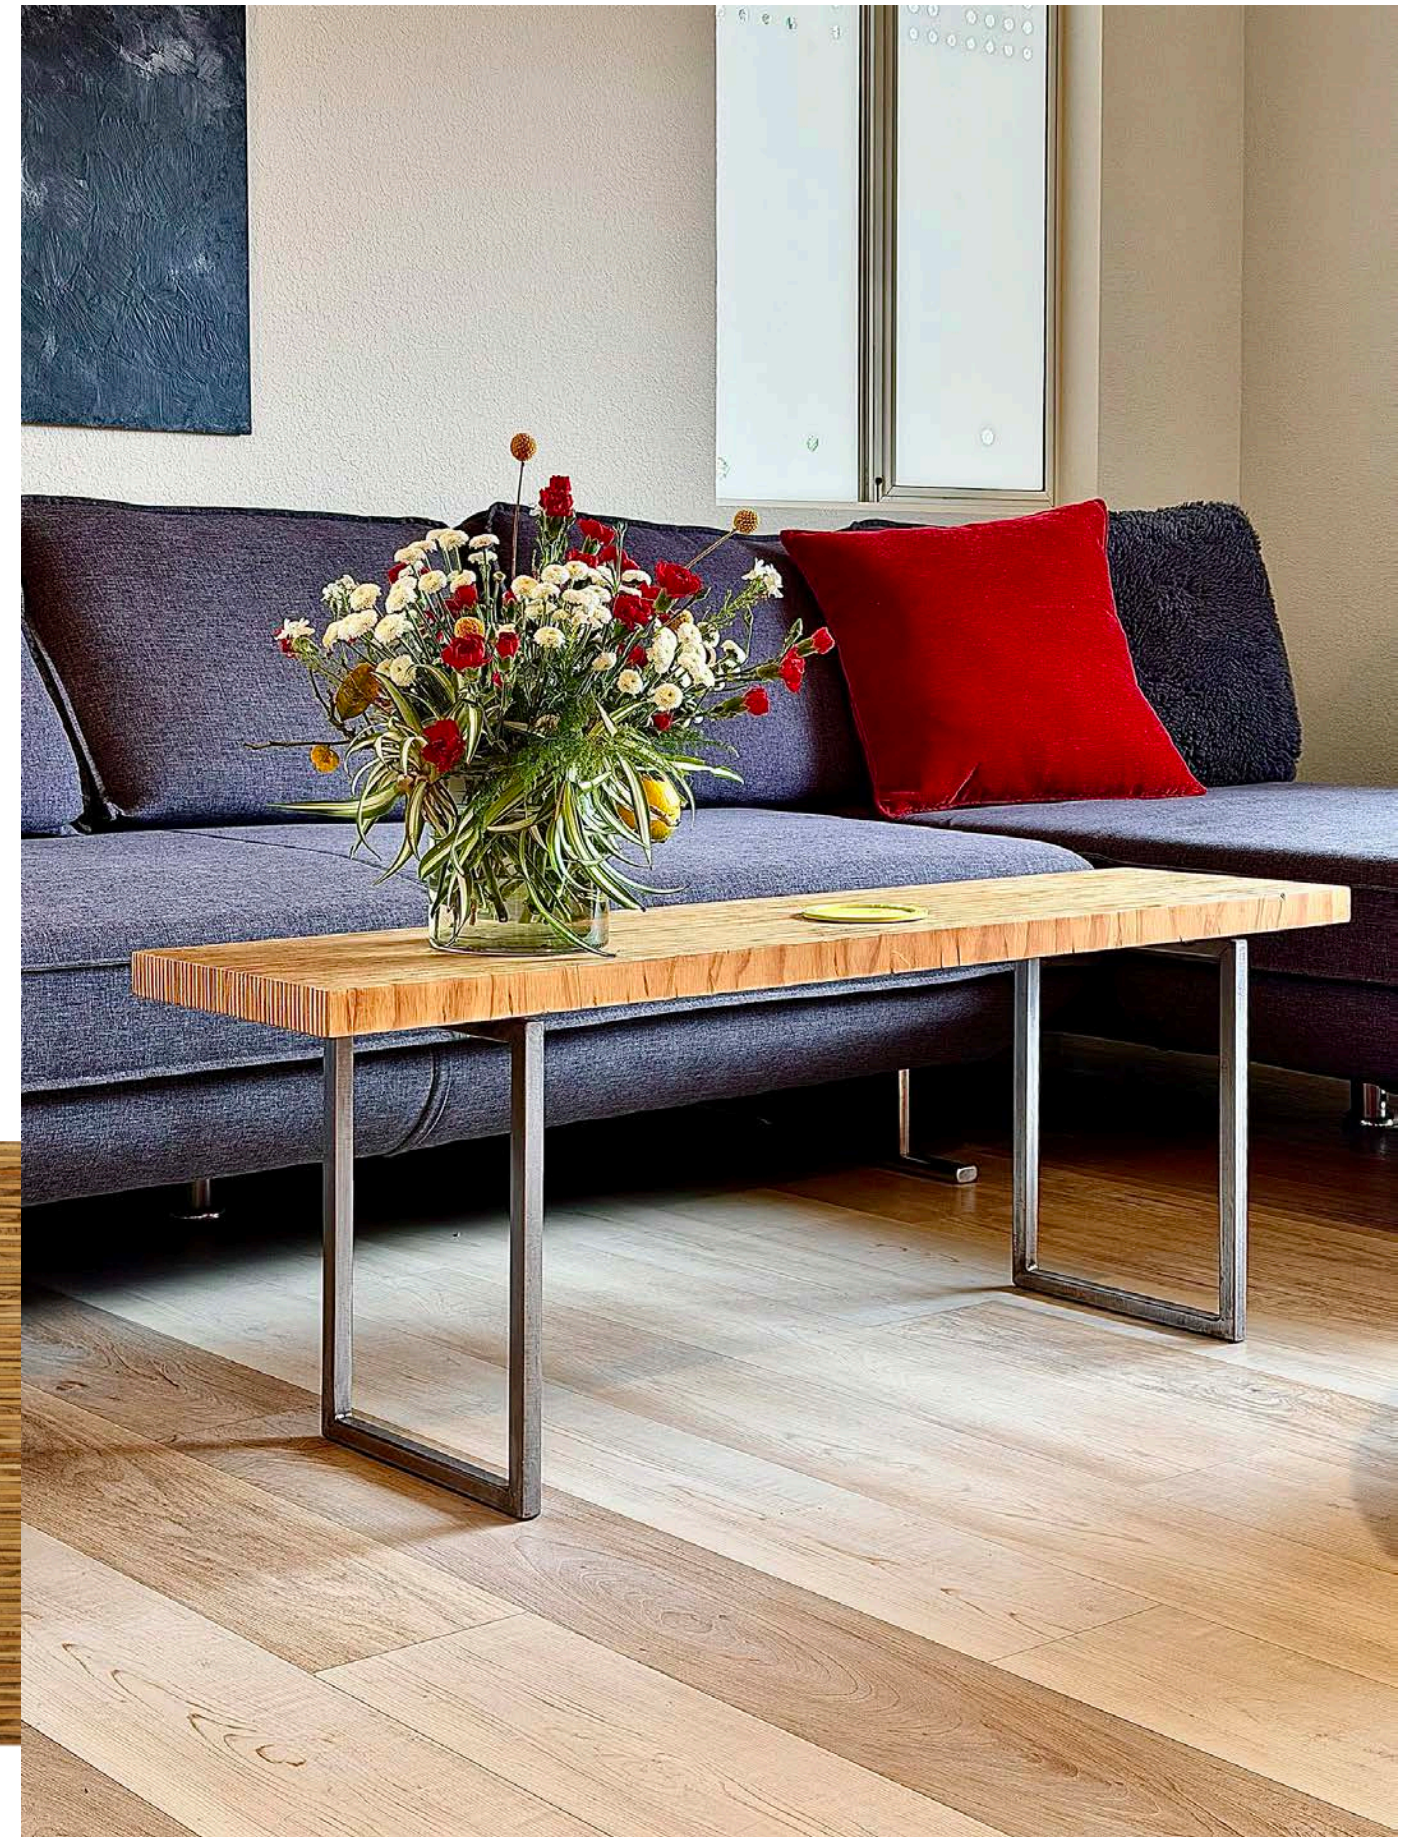

side table | entry table
reclaimed butcher block + steel
70"x12"x34"
\$650

SALE

studio
freeby

coffee table
plywood + steel
47"x12"x18.5"
\$450

SALE

studio
freeby

high table
plywood + steel
47"x21"x35"
\$500

SALE

studio
freeby

coffee table
plywood + steel
47"x11.5"x17.5"
\$250

SALE

studio
freeby