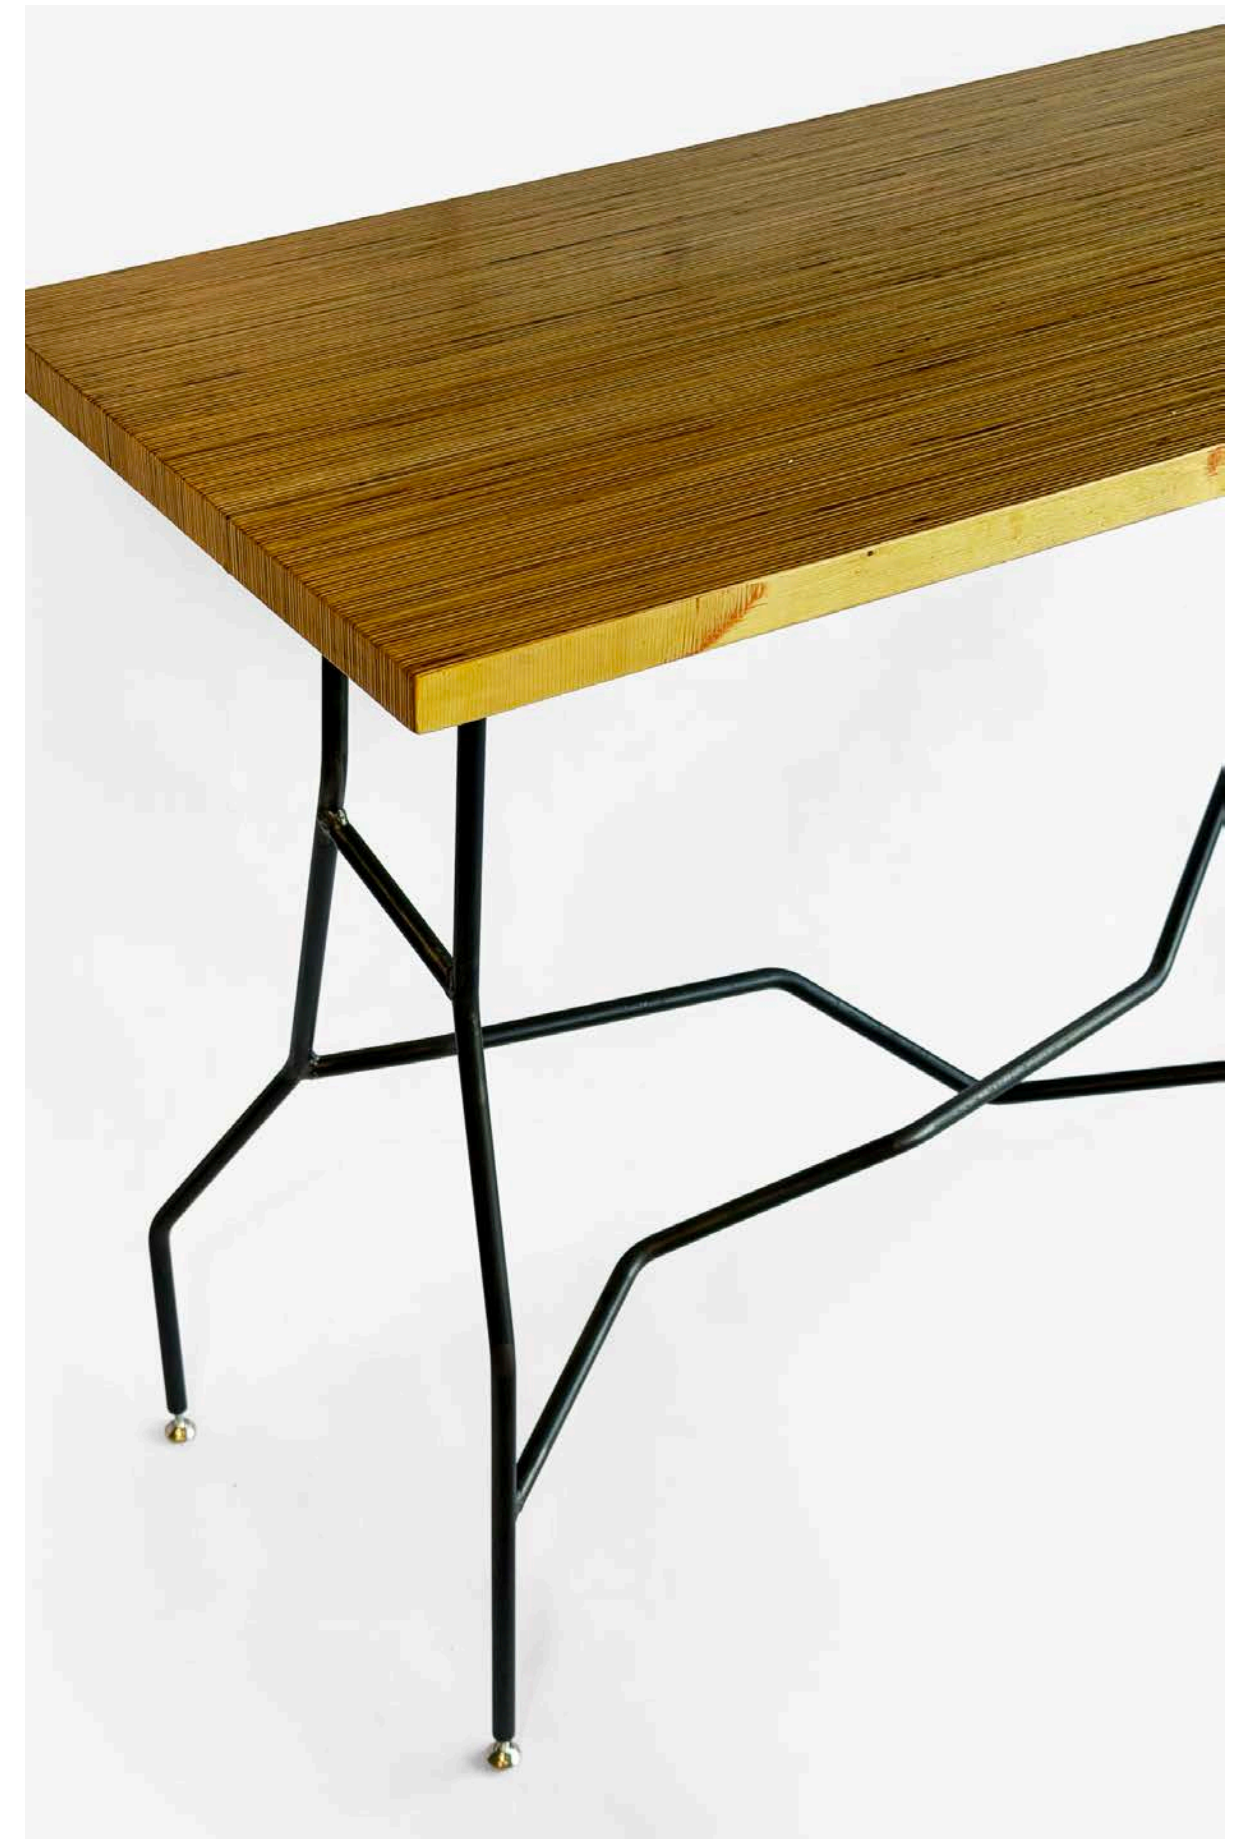

side table | entry table
reclaimed butcher block + steel
70"x12"x34"
\$650

SALE

studio
freeby

coffee table
plywood + steel
47"x12"x18.5"
\$450

SALE

studio
freeby

high table
plywood + steel
47"x21"x35"
\$500

SALE

studio
freeby

coffee table
plywood + steel
47"x11.5"x17.5"
\$250

SALE

studio
freeby