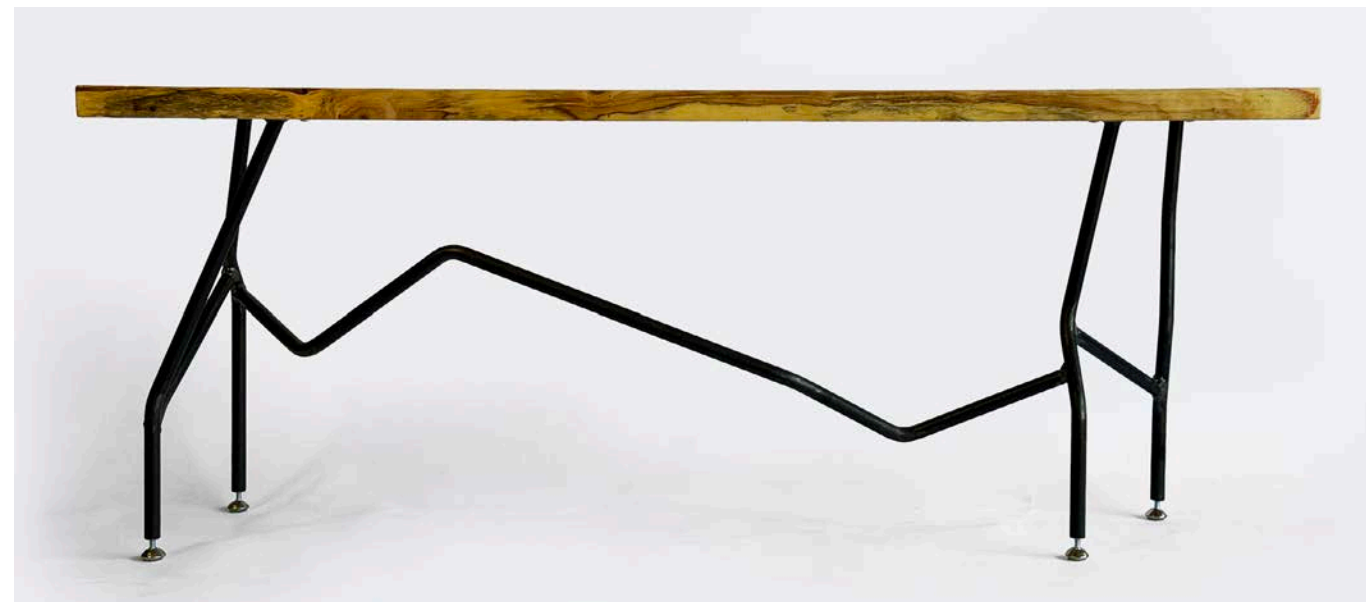

side table | entry table
reclaimed butcher block + steel
70"x12"x34"
\$650

SALE

studio
freeby

coffee table
plywood + steel
47"x12"x18.5"
\$450

SALE

studio
freeby

high table
plywood + steel
47"x21"x35"
\$500

SALE

studio
freeby

coffee table
plywood + steel
47"x11.5"x17.5"
\$250

SALE

studio
freeby